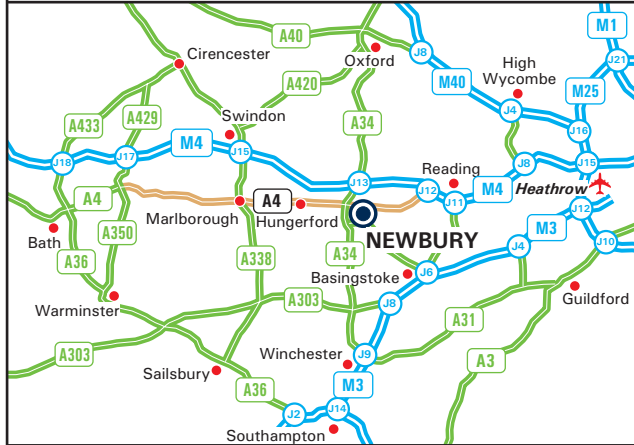

Newbury Racecourse
The Racecourse
Newbury
Berkshire RG14 7NZ
Tel: 01635 40015
Fax: 01635 528354
www.newbury-racecourse.co.uk

From M4 Junction 13

Leave the M4 at junction 13, (signed Newbury, Oxford, A34 & Chieveley Services) and join the A34 for Newbury, passing Chieveley Services on the left hand side.
Continue on the A339 into Newbury to a set of traffic lights, (keep in one of the two lanes on the right hand side).
Continue straight over at the next two sets of traffic lights on the large roundabout, (Robin Hood roundabout), remaining on the A339.
At the next roundabout, travel straight over two sets of traffic lights, once again, remaining on the A339 - Sainsburys on left hand side.
At the next roundabout, (Halfords on left) take the first exit left into Queens Road.
At the mini roundabout, fork right into the lower part of Greenham Road, and at the T Junction, turn left into Racecourse Road.
The main entrance to the Racecourse will be found immediately off this road (see inset).

From M3 Junction 9

Leave the M3 at Junction 9, (signed The Midlands, Newbury & A34) and join the A34 for Newbury, (keep in the left hand lane after leaving the motorway Junction as the right hand lane joins the A33 for Basingstoke).
Continue towards Newbury passing through Newtown, to the roundabout with the A339 Basingstoke Road, just south of Newbury.
Travel straight over at this roundabout up the hill - note that this side of the road is dual carriageway.
Continue to a large roundabout, (passing St. Gabriel's School on the right hand side), and travel straight over, (dual carriageway).
At the next roundabout, take the third exit off into Queens Road.
At the mini roundabout, fork right into Greenham Road, and at the T Junction, turn left into Racecourse Road.
The main entrance to the Racecourse will be found immediately off this road (see inset).